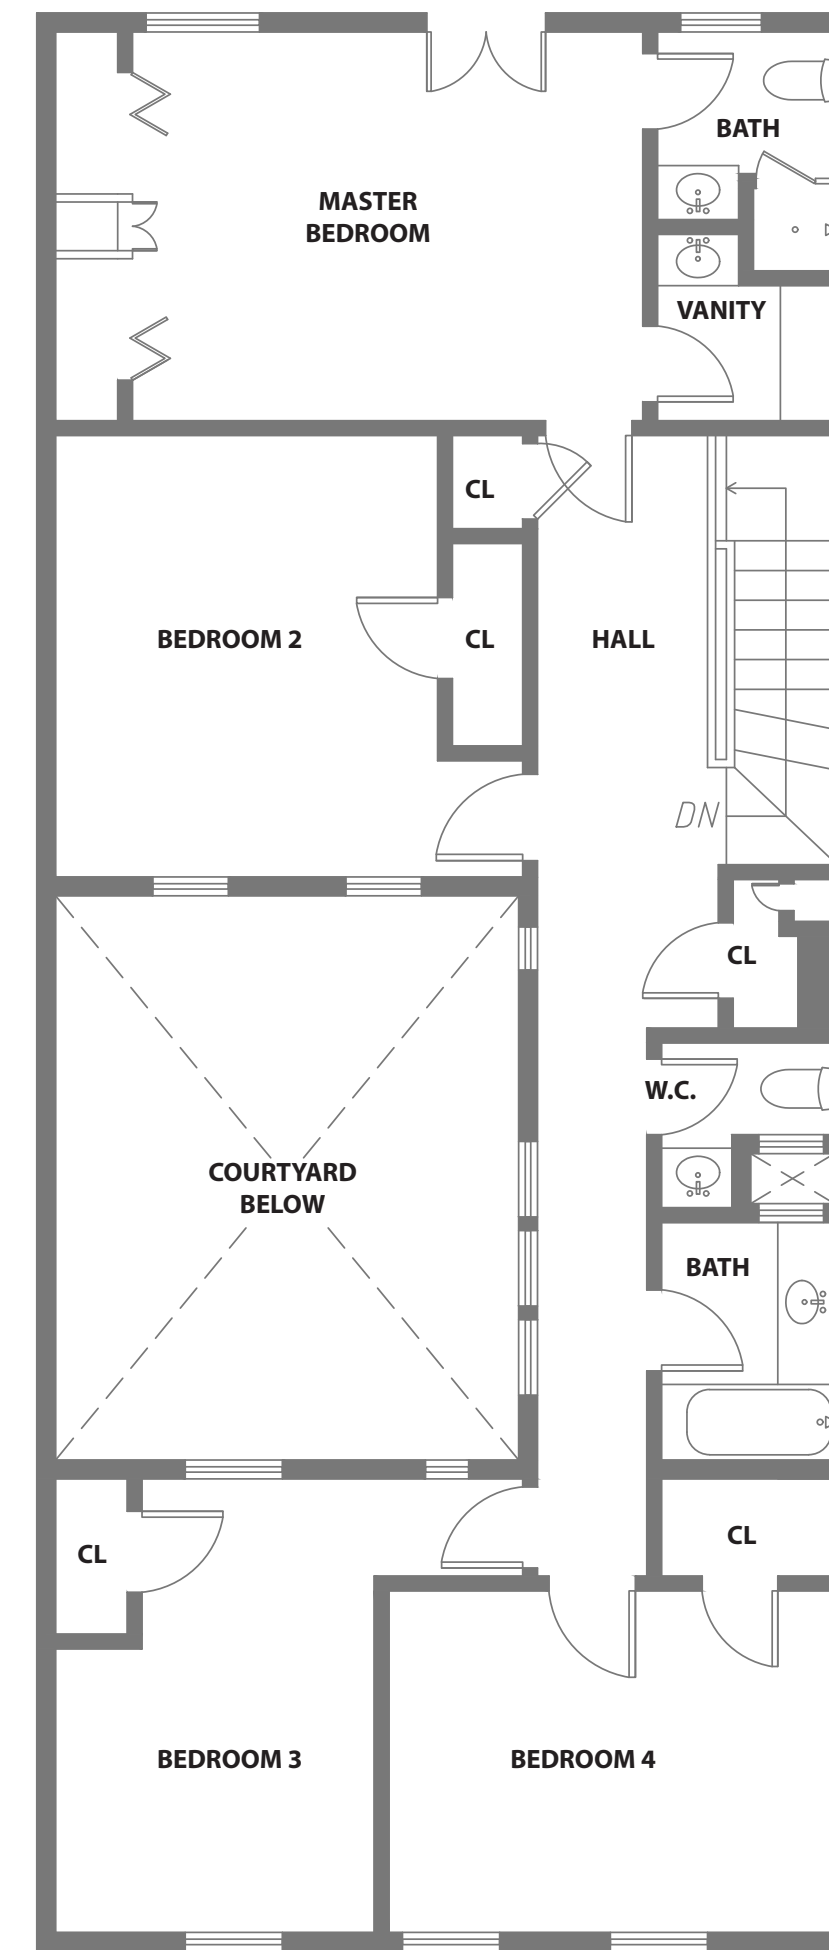

LOWER LEVEL

MAIN LEVEL

UPPER LEVEL

**1660 North Point Street
San Francisco, CA**

4 Bed | 3 Bath