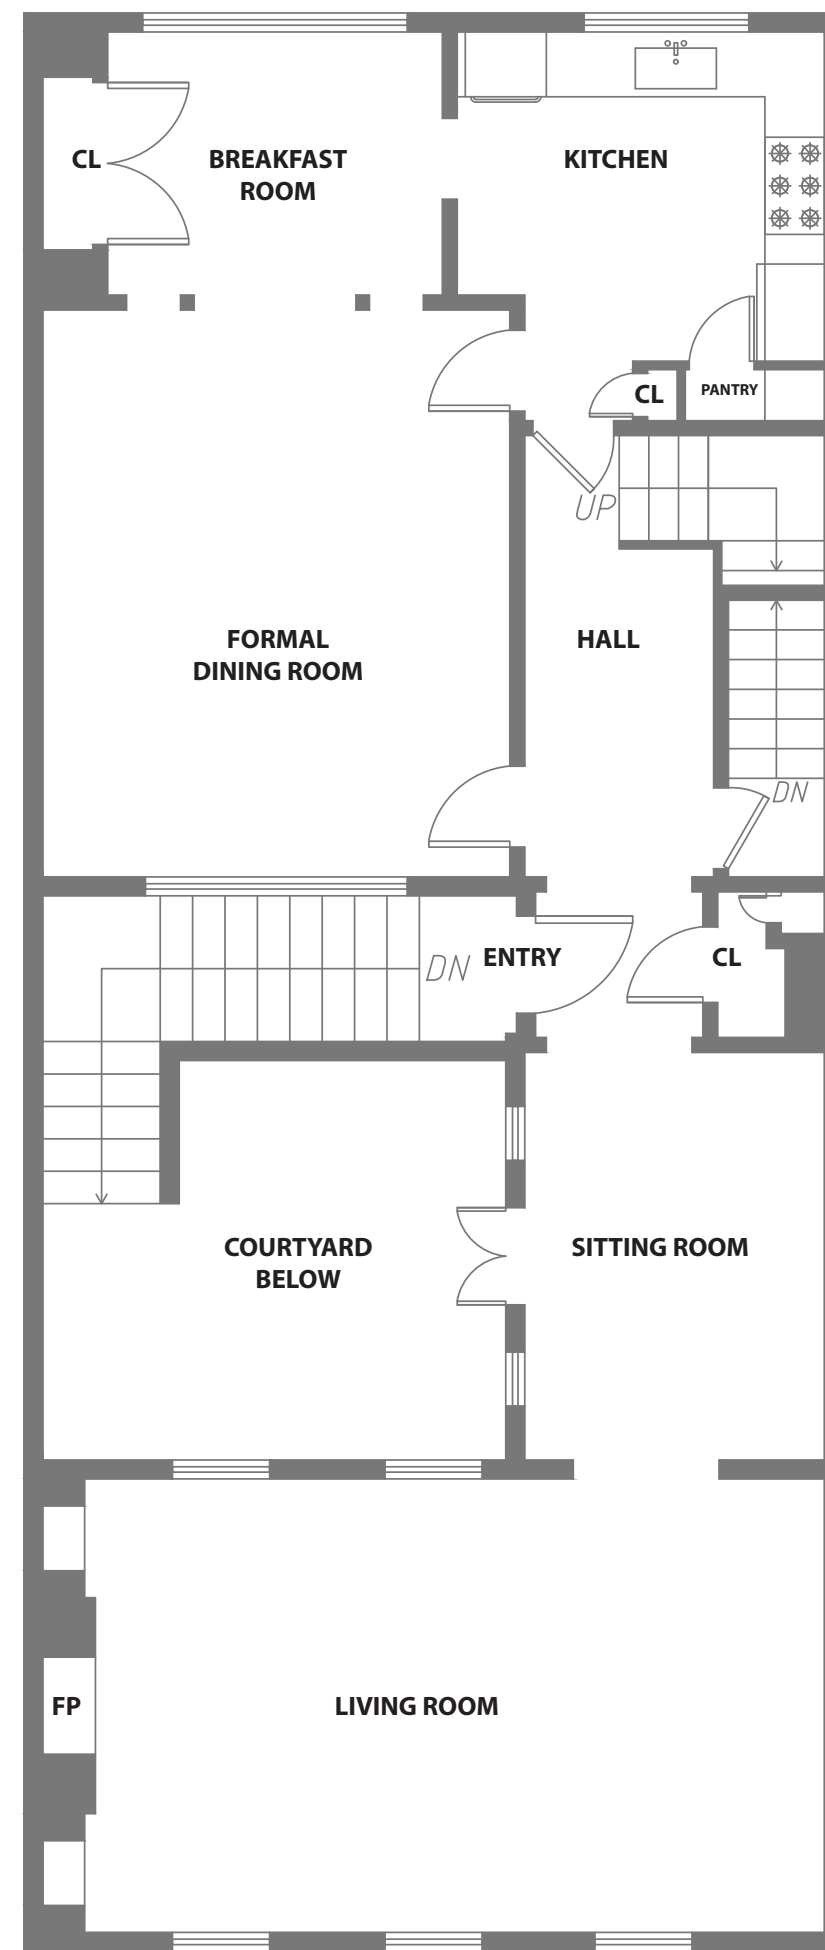

LOWER LEVEL

MAIN LEVEL

UPPER LEVEL

**1660 North Point Street
San Francisco, CA**

4 Bed | 3 Bath